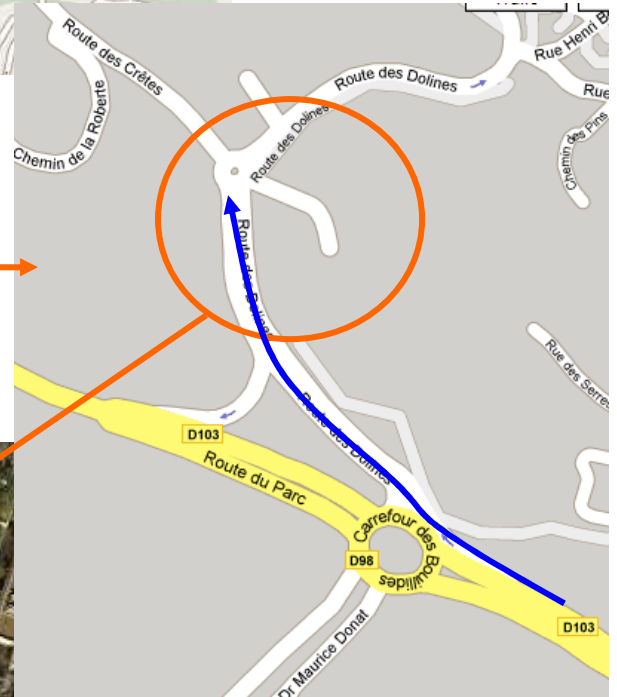

LGM Sophia maps and directions

Step 1:

On A8, Exit 44
Follow the direction

on D103

Step 2:

Step 3:

230 routes des Dollines
06560 Valbonne Sophia-Antipolis
Phone: 04 93 65 43 61
Fax : 04 93 65 43 68
www.lgm.fr